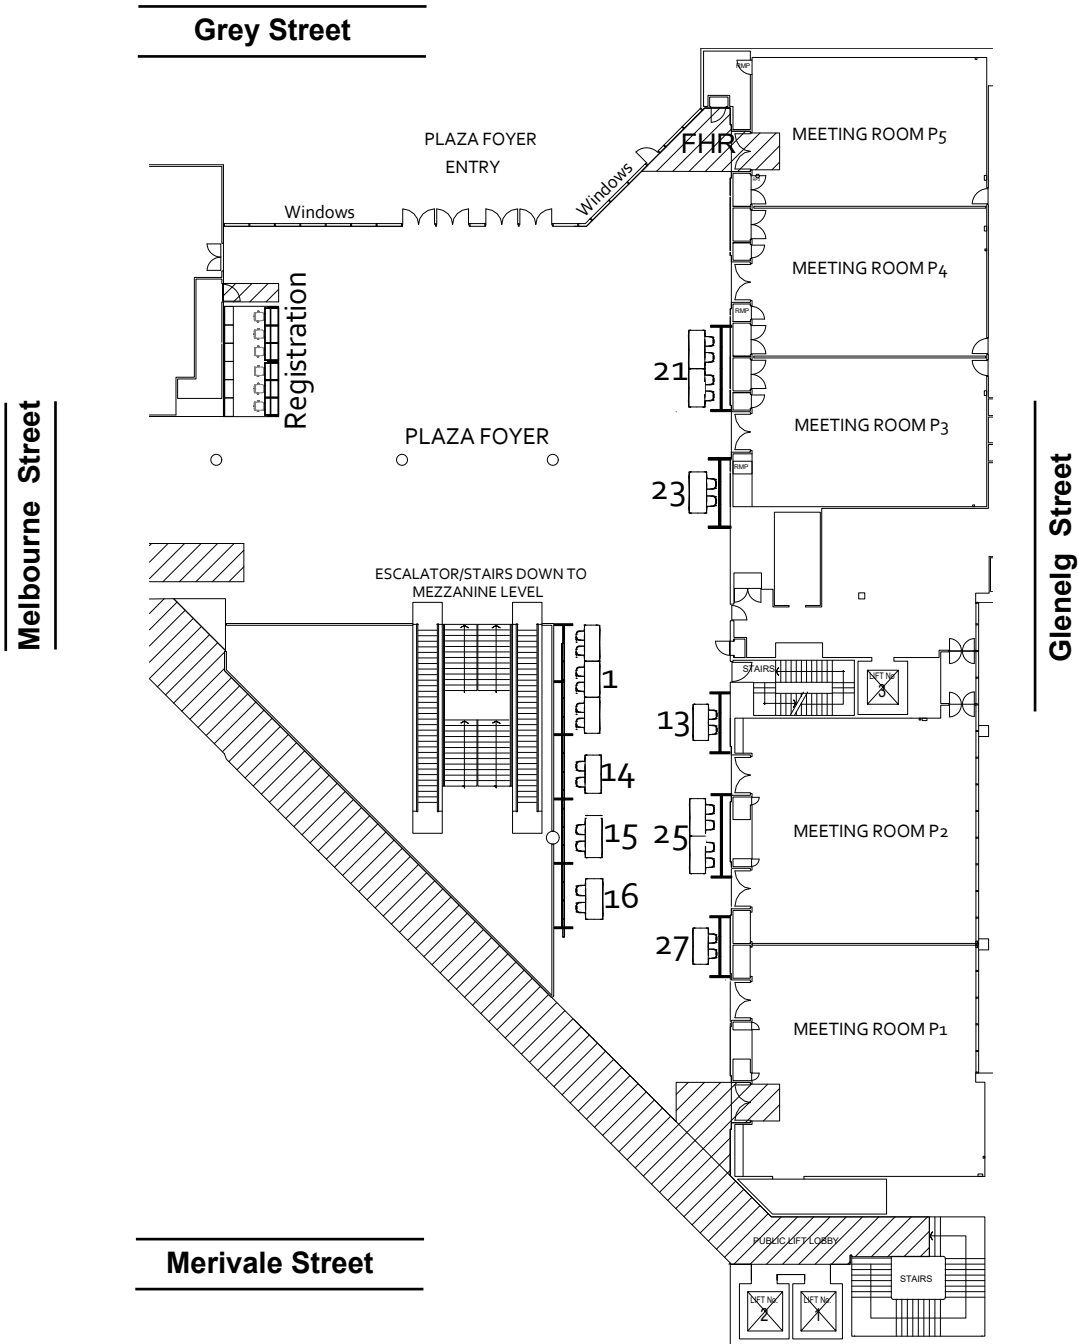

HOPPER DOWN UNDER

Tabletop Exhibit Map

31 July, 2019

8:00 a.m. - 3:30 p.m.

INDEX OF EXHIBIT LOCATIONS

Sponsor	Table
AnitaB.org	13
Australian National University	21
BHP	1
CSIRO's Data61	15
Google	25
Microsoft for Startups	16
Monash University Faculty of IT	23
Northrop Grumman	27
University of Adelaide	14