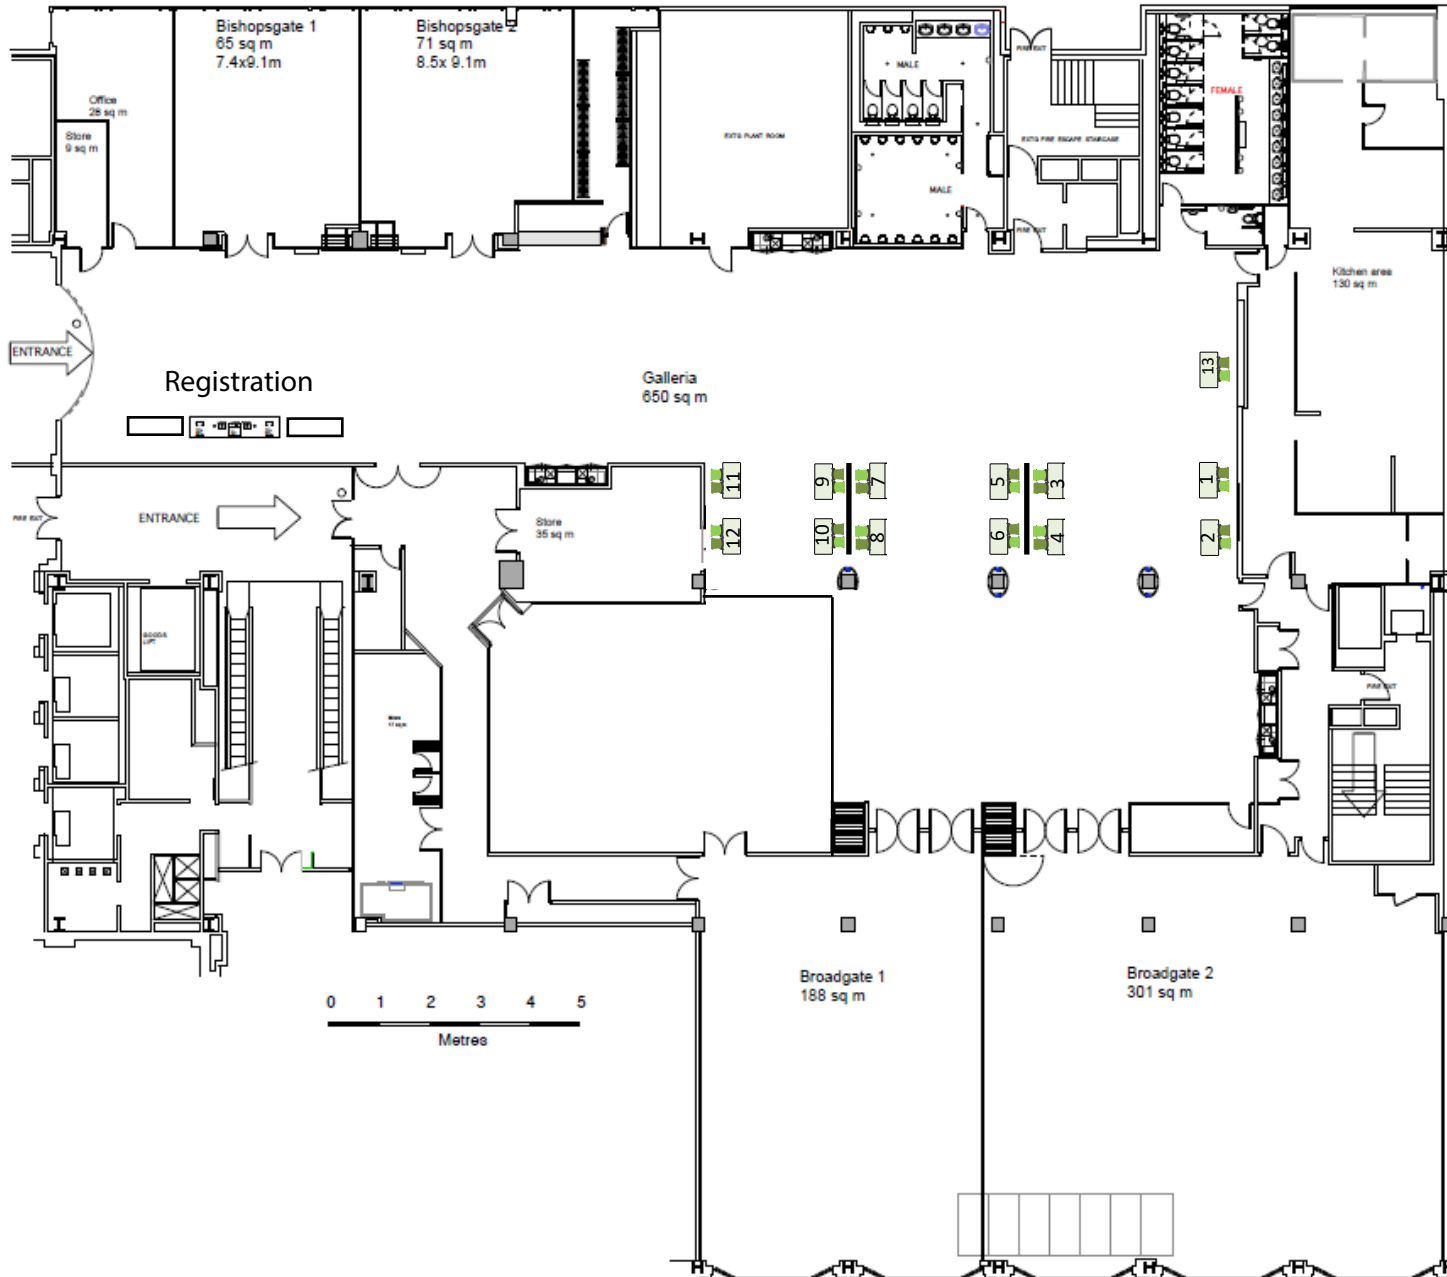

Hopperx1 London Tabletop Exhibit

14 June, 2019
Exhibit hours: 8 a.m. - 4 p.m.

INDEX OF EXHIBIT LOCATIONS

| Sponsor | Table |
|-----------------------|-------|
| Amazon | 9 |
| AnitaB.org | 13 |
| Avalara | 8 |
| Capital One | 11 |
| DeepMind | 5 |
| G-Research | 10 |
| JPMorgan Chase Bank | 7 |
| MathWorks | 2 |
| Palantir Technologies | 4 |
| Qualcomm | 6 |
| ThoughtWorks UK | 1 |
| Two Sigma Investments | 3 |
| Visa | 12 |