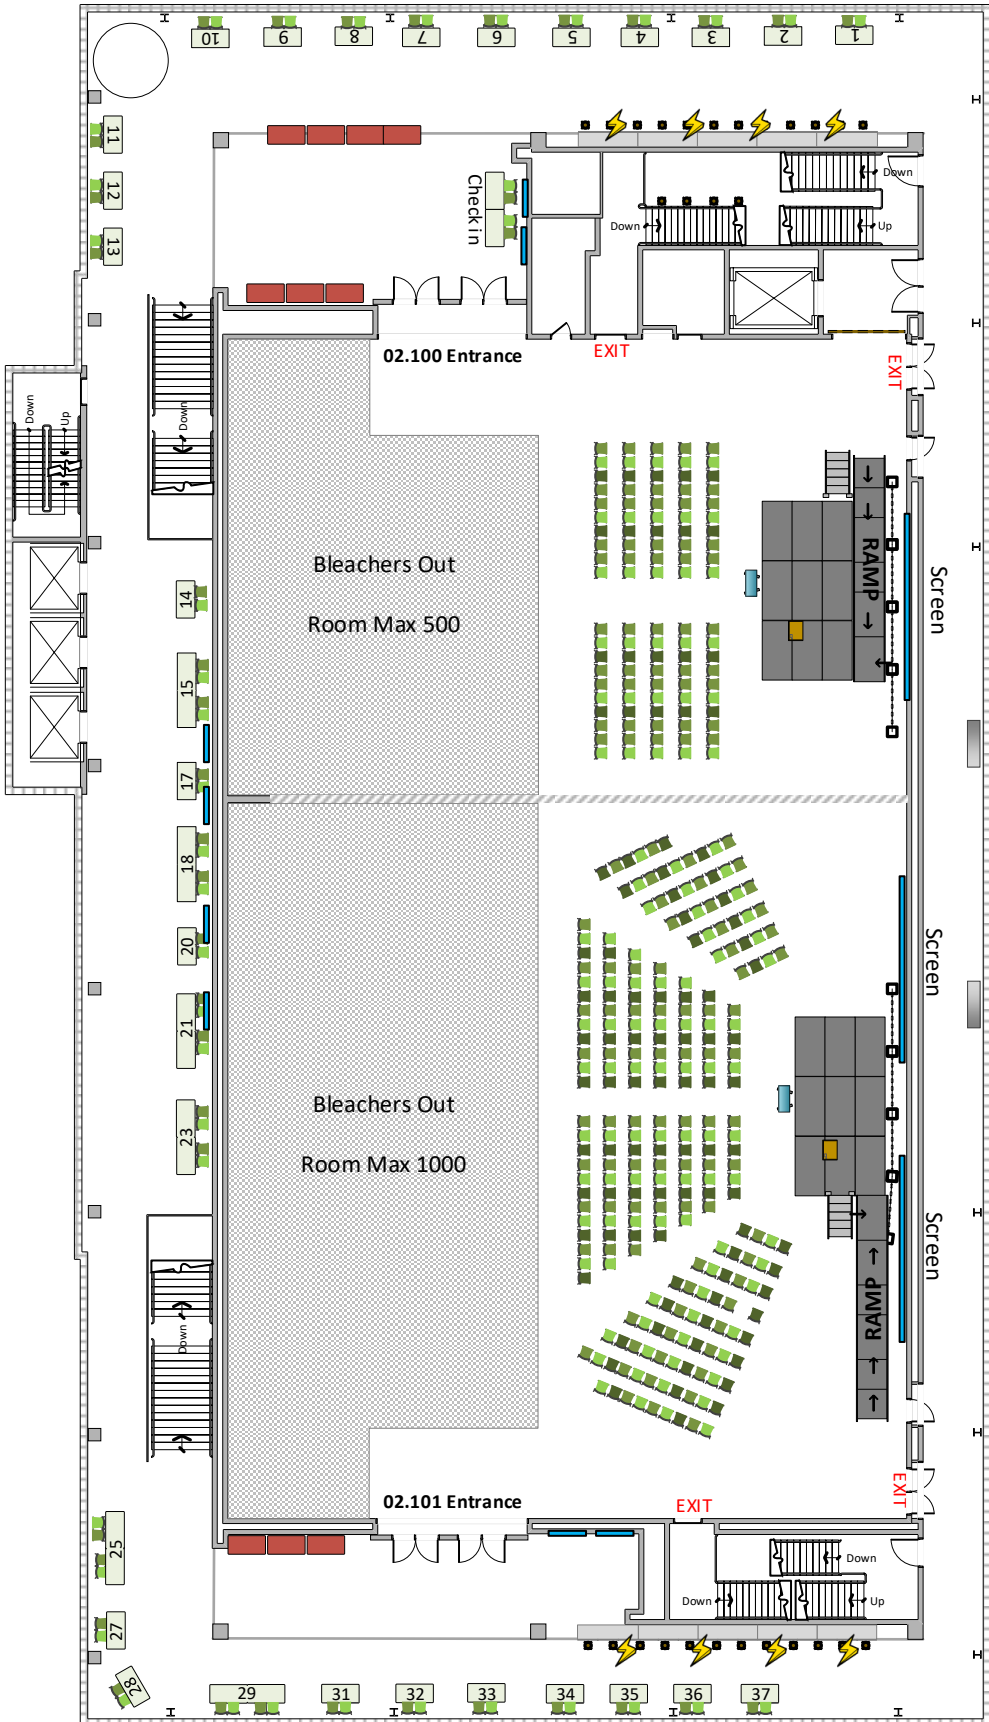

# Hopperx1 Seattle

## Career Fair Map

Saturday, March 23 | 9 a.m. - 4 p.m.