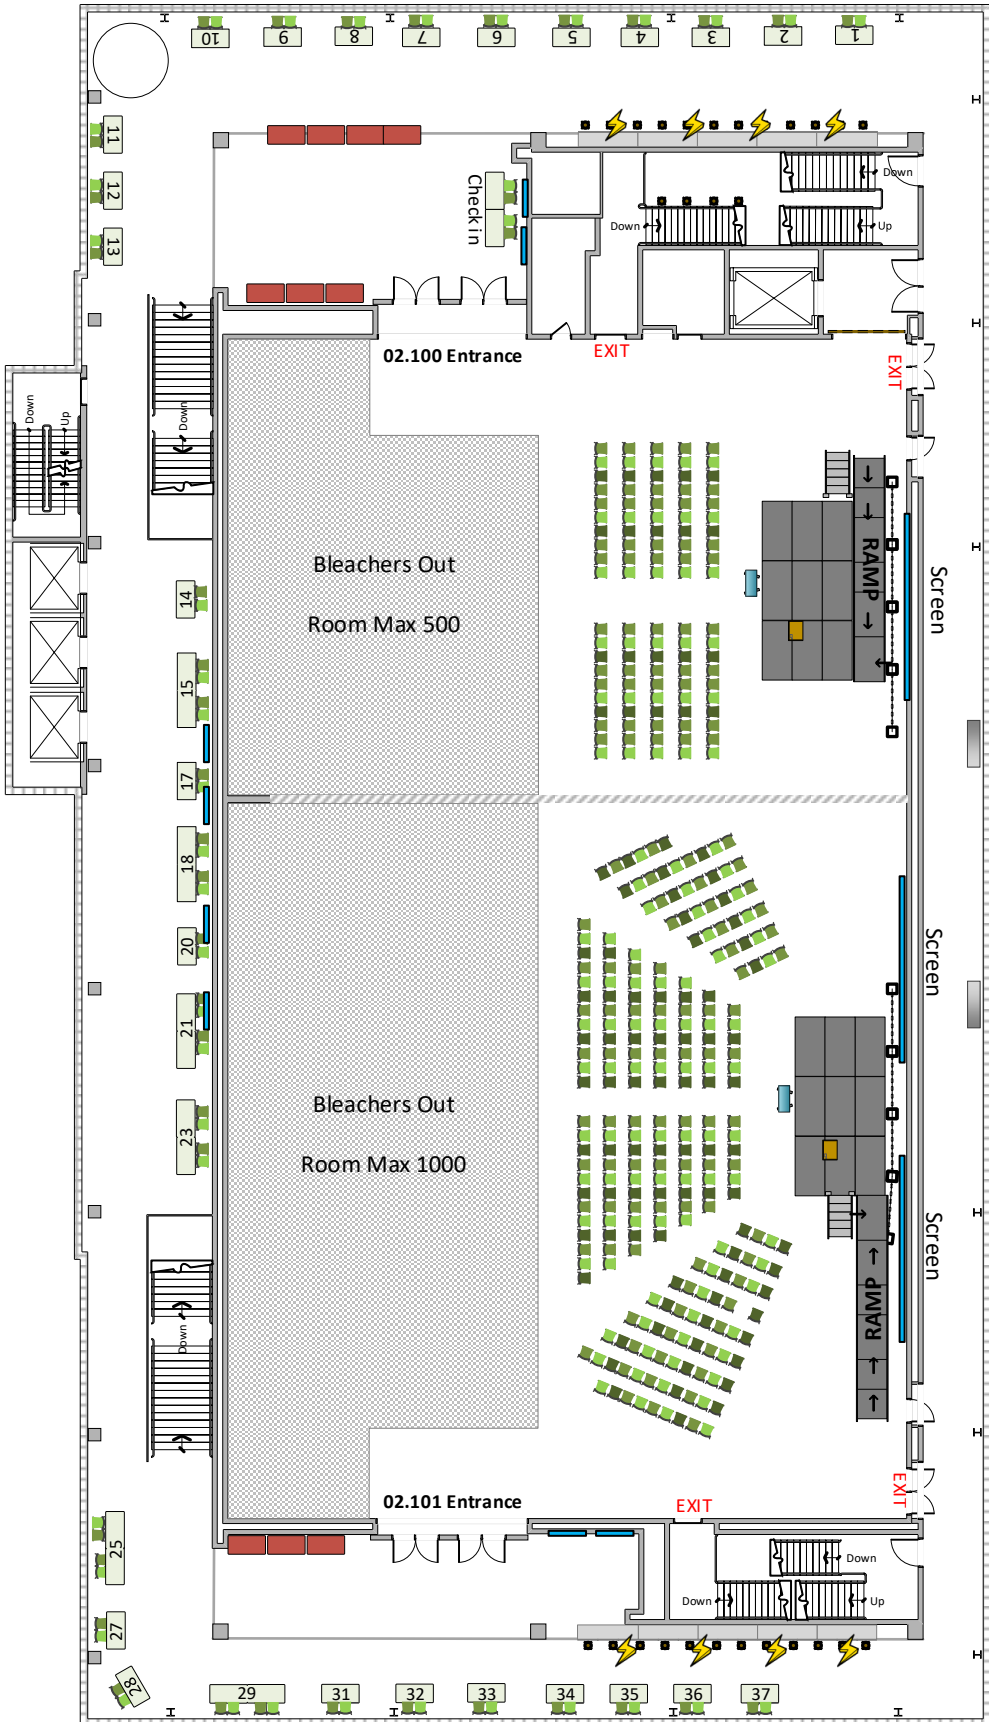

Hopperx1 Seattle

Career Fair Map

Saturday, March 23 | 9 a.m. - 4 p.m.

INDEX OF EXHIBIT LOCATIONS

Sponsor	Table
Amazon	20
AnitaB.org	28
Axon Enterprise	7
Capital One	2
Cisco Systems	25
Computing & Software Systems Graduate Programs, University of Washington Bothell	3
DropBox	33
F5 Networks	29
Facebook	23
Google	8
Home Box Office (HBO)	4
Hulu	32
Indeed.com	15
Integrus Software	36
Metis	10
Microsoft	21
Oracle	18
Paul G. Allen School of Computer Science & Engineering, University of Washington	12
Polly AI	37
Qualtrics	11
Smartsheet	1
Snap, Inc.	31
Stripe	9
T-Mobile	27
UC Berkeley School of Information	5
University of Washington Global Innovation Exchange	13
University of Washington Data Science	35
University of Washington Master of Science in Information Systems	14
Western Governors University, Washington	17
Wizards of the Coast	6
Zillow Group	34